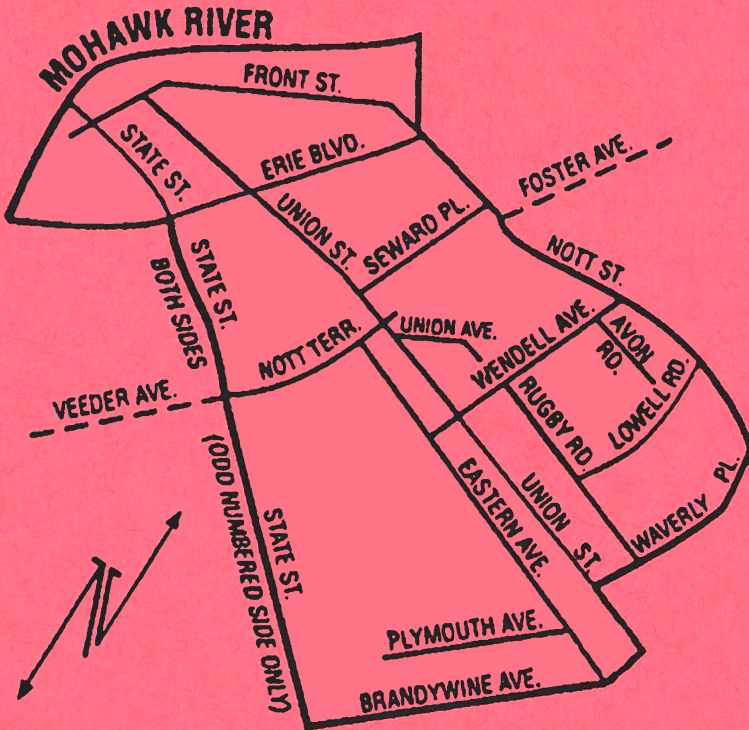

MAP OF DISTRICT #4

DOWNTOWN - CENTRAL SCHENECTADY

Showing Boundaries

———— Streets included in collection district
 - - - - Streets NOT included in collection district

BOTH SIDES OF THE STREET ARE INCLUDED IN THE COLLECTION DISTRICT UNLESS OTHERWISE NOTED

WASTE COLLECTION DATES

DOWNTOWN - CENTRAL SCHENECTADY

District #4 - See Map on Reverse

The calendar below indicates your trash collection date
 from January 2020 to December 2020.

JANUARY 2020

S	M	T	W	T	F	S
			1	2	3	4
5	6	7	8	9	10	11
12	13	14	15	16	17	18
19	20	21	22	23	24	25
26	27	28	29	30	31	