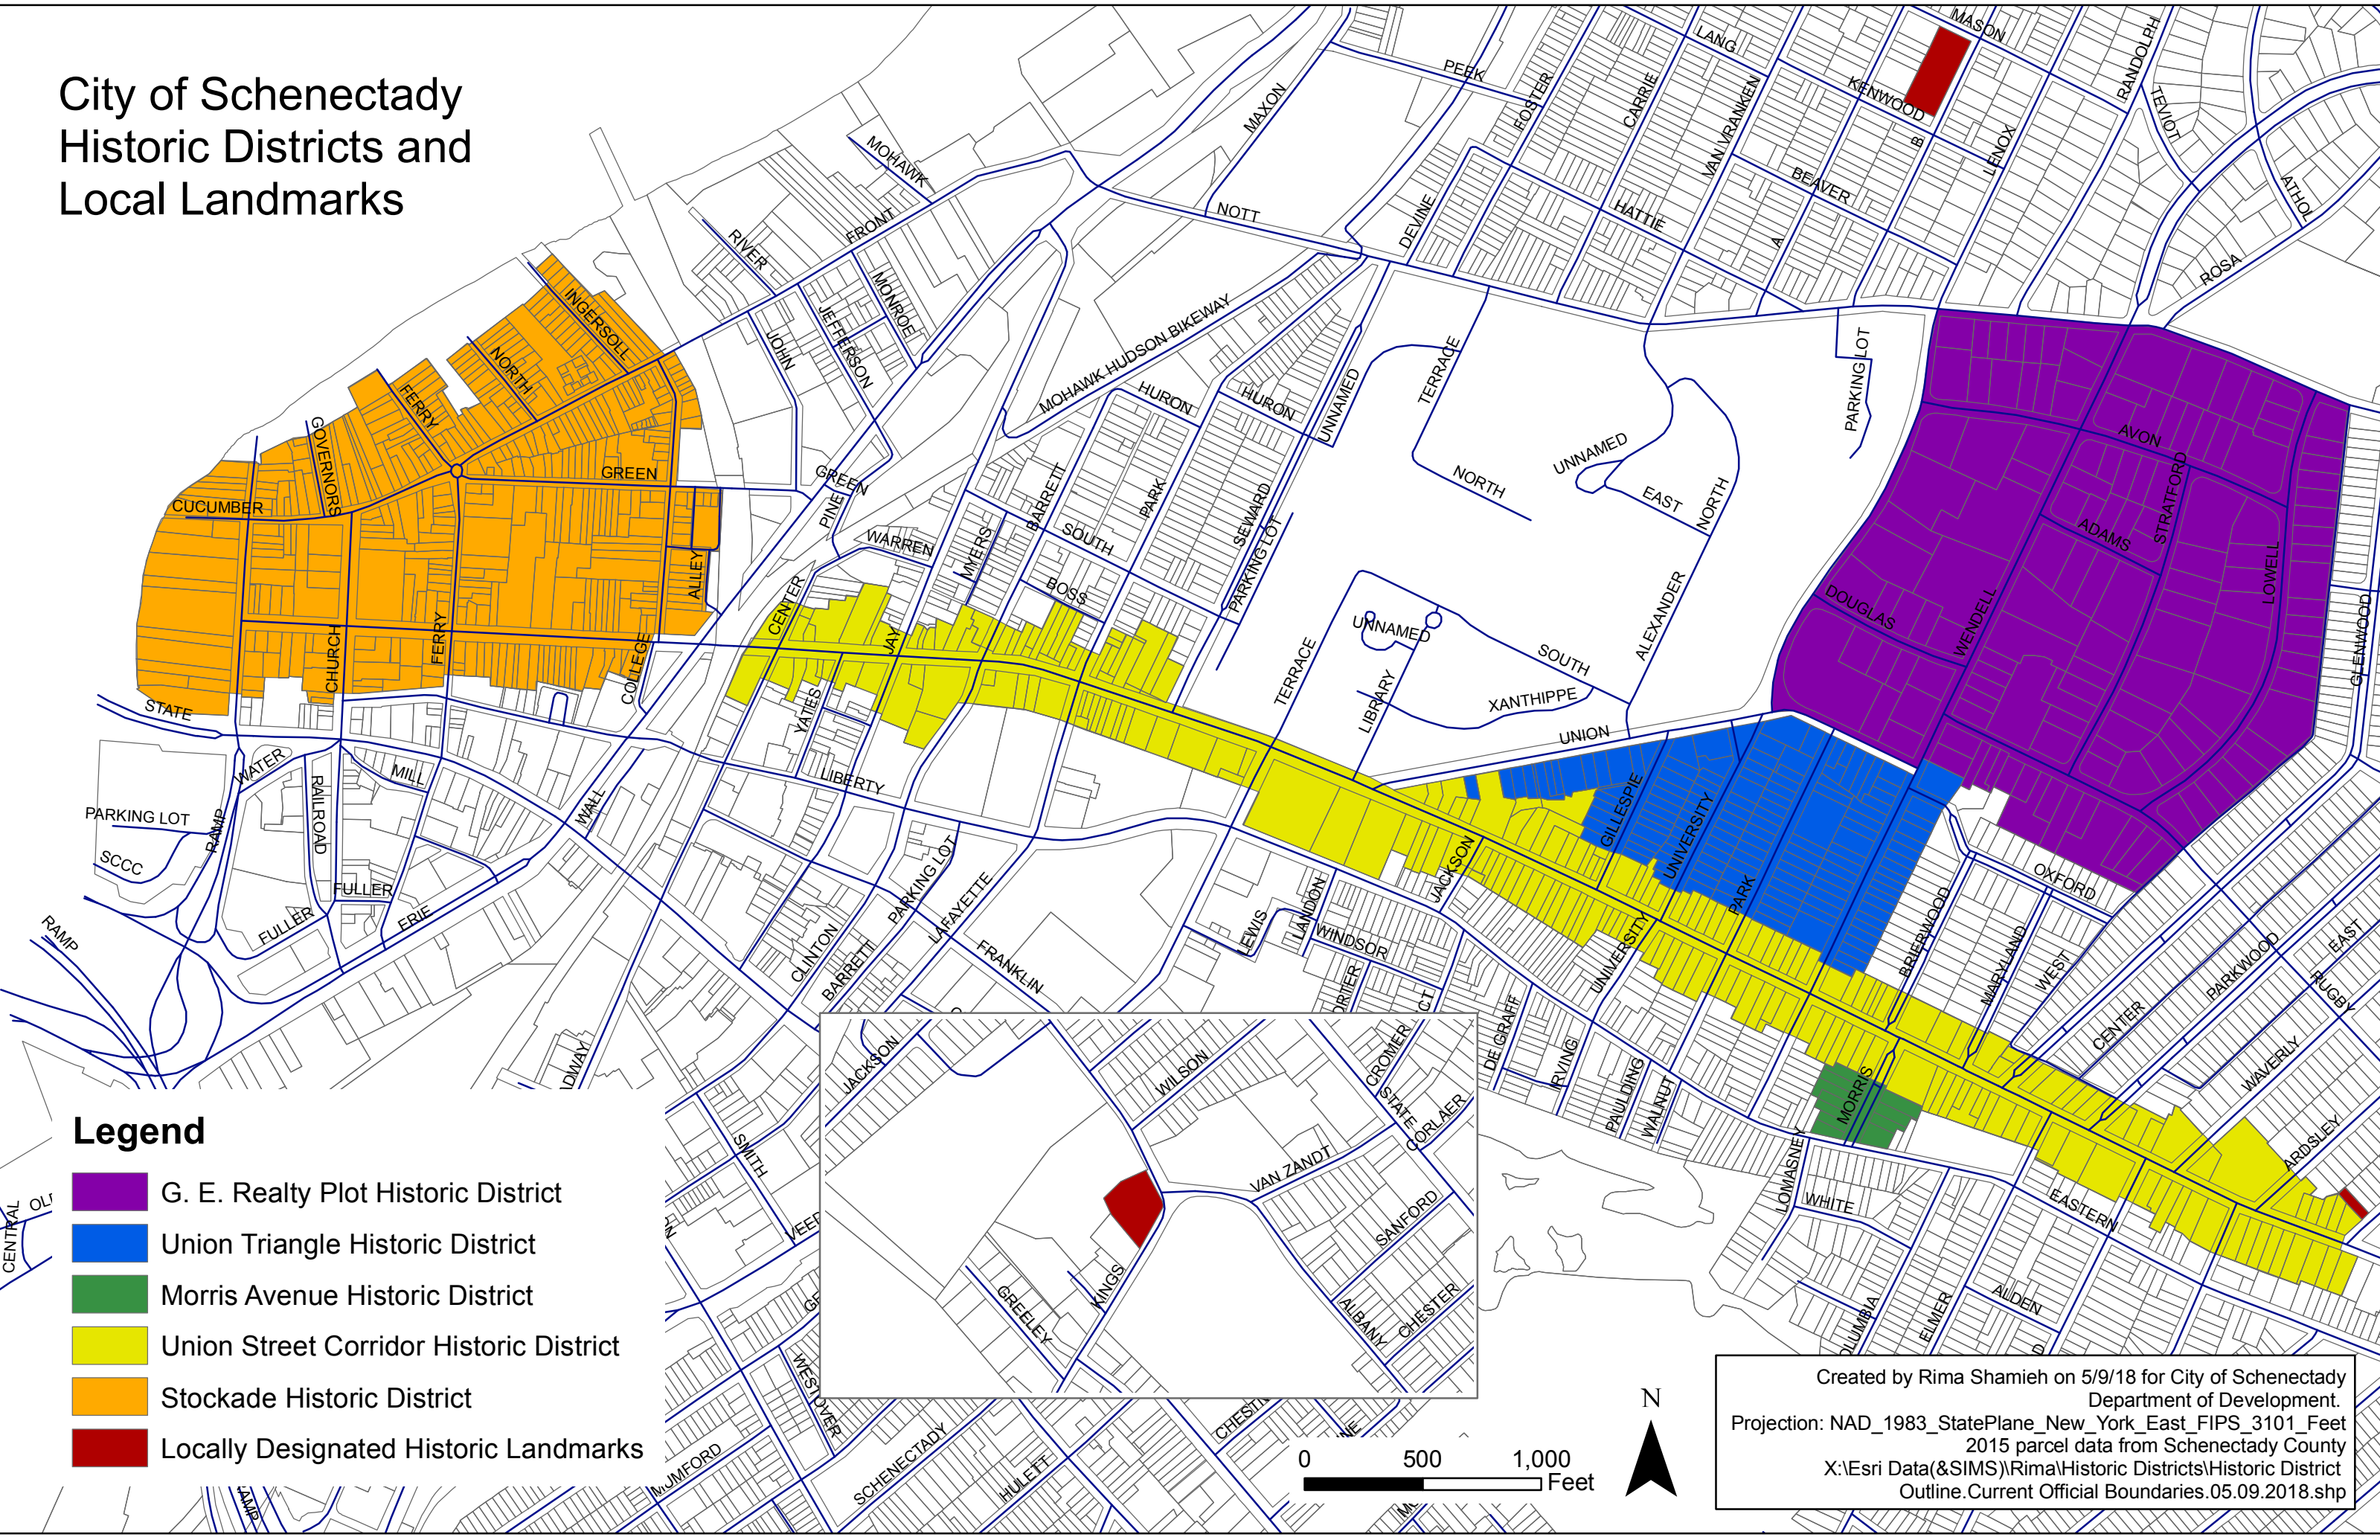

City of Schenectady Historic Districts and Local Landmarks

Legend

- G. E. Realty Plot Historic District
- Union Triangle Historic District
- Morris Avenue Historic District
- Union Street Corridor Historic District
- Stockade Historic District
- Locally Designated Historic Landmarks

Created by Rima Shamieh on 5/9/18 for City of Schenectady
 Department of Development.
 Projection: NAD_1983_StatePlane_New_York_East_FIPS_3101_Feet
 2015 parcel data from Schenectady County
 X:\Esri Data(&SIMS)\Rima\Historic Districts\Historic District
 Outline.Current Official Boundaries.05.09.2018.shp