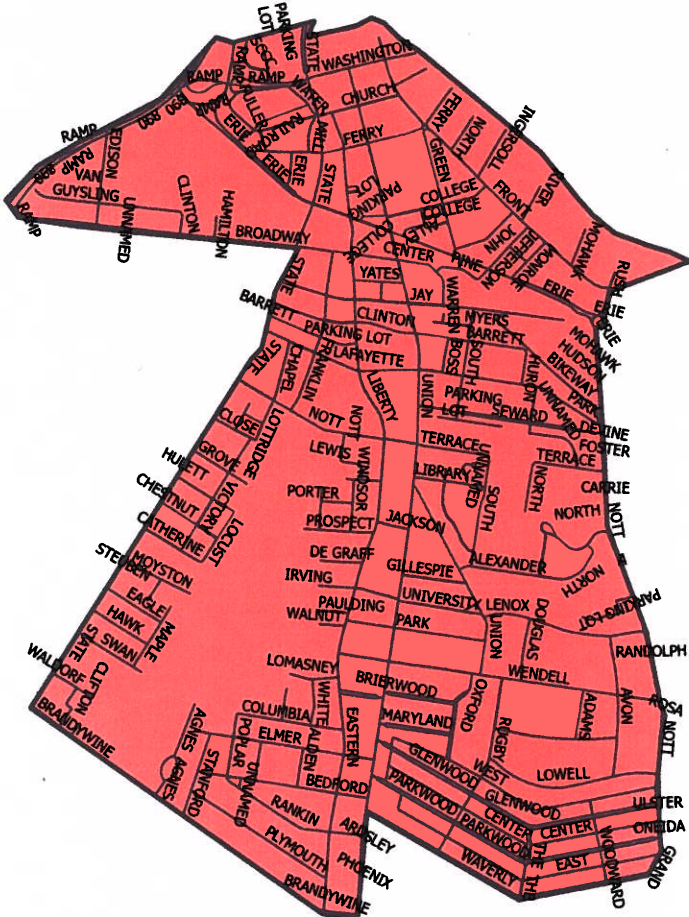

MAP OF DISTRICT #4

DOWNTOWN - CENTRAL SCHENECTADY

Showing Boundaries

BOTH SIDES OF THE STREET ARE INCLUDED IN THE COLLECTION DISTRICT UNLESS OTHERWISE NOTED

Tires and Building Materials Are Not Collected Curbside.

DOWNTOWN - CENTRAL SCHENECTADY

District #4 - See Map on Reverse

The calendar below indicates your trash collection date
from January 2021 to December 2021.

JANUARY 2021

S	M	T	W	T	F	S
					1	2
3	4	5	6	7	8	9
10	11	12	13	14	15	16
17	18	19	20	21	22	23
24	25	26	27	28	29	30
31						

DECEMBER 2021

S	M	T	W	T	F	S
						1
2	3	4	5	6	7	8
9	10	11	12	13	14	15
16	17	18	19	20	21	22
23	24	25	26	27	28	29
30	31					

● - Your Trash Collection Day ■ - Holiday

Waste Collection Pickup Starts at 6:15am