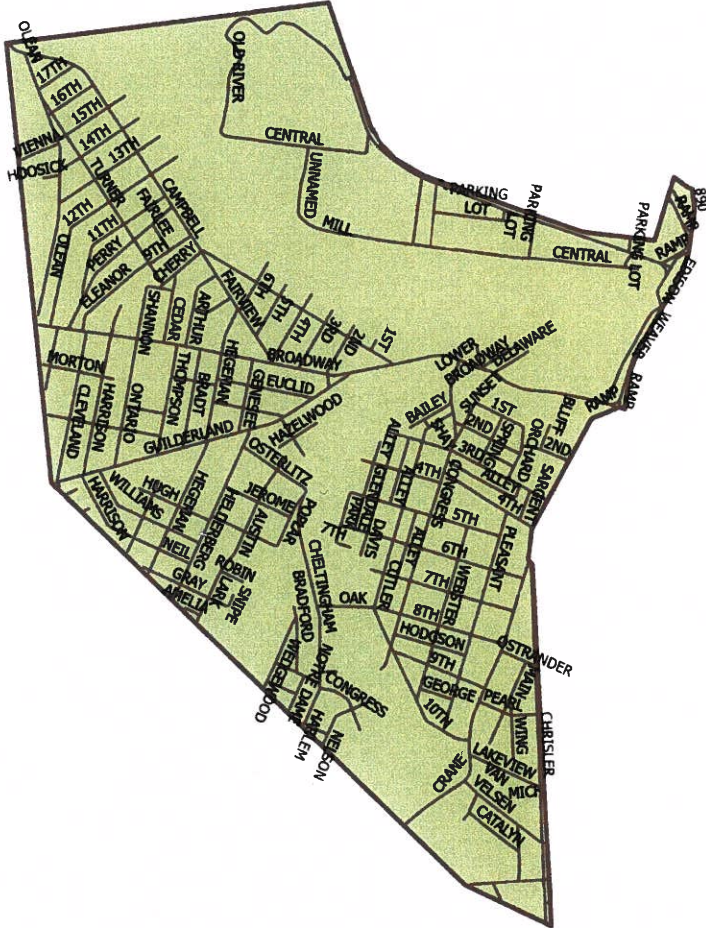

MAP OF DISTRICT #3

MONT PLEASANT VALLEY - BELLEVUE

Showing Boundaries

**Tires and Building Materials
Are Not Collected Curbside.**

YARD WASTE SEASON RUNS FROM THE FIRST WORKING DAY
IN APRIL UNTIL THE FIRST WORKING DAY IN DECEMBER

MONT PLEASANT VALLEY (BELLEVUE)
District #3 - See Map on Reverse

The calendar below indicates your trash collection date
from January 2022 to December 2022.

JANUARY 2022

S	M	T	W	T	F	S
						1
2	3	4	5	6	7	8
9	10	11	12	13	14	15
16	17	18	19	20	21	22
23	24	25	26	27	28	29
30	31					

DECEMBER 2022

S	M	T	W	T	F	S
					1	2
3	4	5	6	7	8	9
10	11	12	13	14	15	16
17	18	19	20	21	22	23
24	25	26	27	28	29	30
31						

● - Your Trash Collection Day ■ - Holiday

Waste Collection Pickup Starts at 6:15am