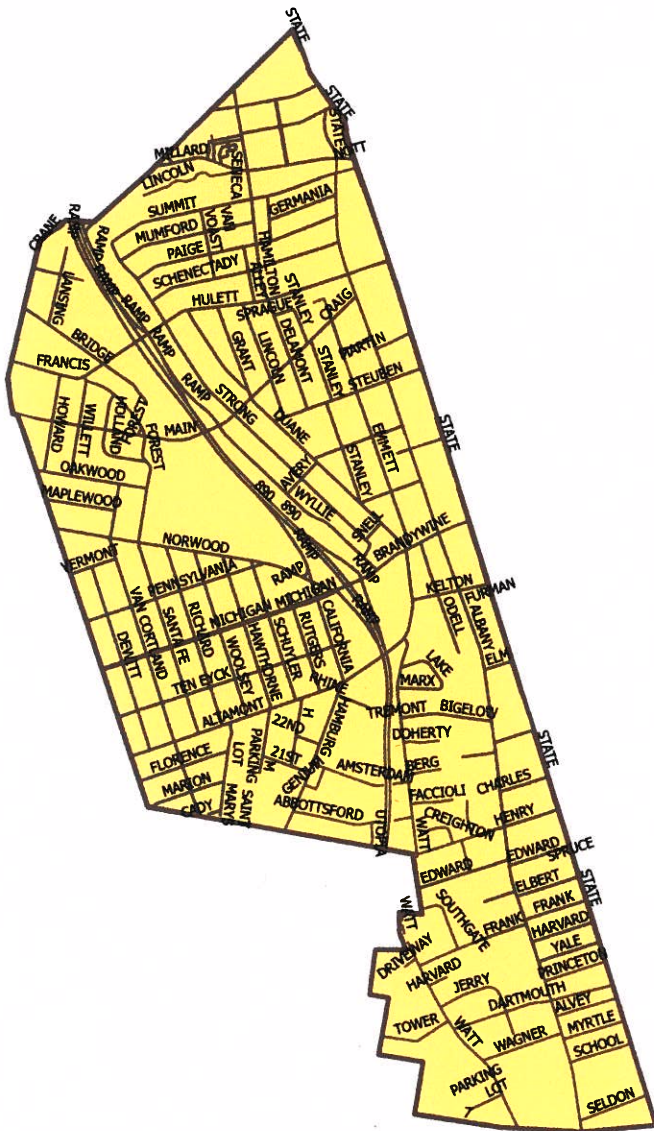

MAP OF DISTRICT #2

PLEASANT VALLEY (MONT PLEASANT - HAMILTON HILL)

Showing Boundaries

**Tires and Building Materials
Are Not Collected Curbside.**

YARD WASTE SEASON RUNS FROM THE FIRST WORKING DAY
IN APRIL UNTIL THE FIRST WORKING DAY IN DECEMBER

PLEASANT VALLEY (MONT PLEASANT - HAMILTON HILL)
District #2 - See Map on Reverse

The calendar below indicates your trash collection date
from January 2022 to December 2022.

JANUARY 2022

S	M	T	W	T	F	S
						1
2	3	4	5	6	7	8
9	10	11	12	13	14	15
16	17	18	19	20	21	22
23	24	25	26	27	28	29
30	31					

AUGUST 2022

S	M	T	W	T	F	S
			1	2	3	4
5	6	7	8	9	10	11
12	13	14	15	16	17	18
19	20	21	22	23	24	25
26	27	28	29	30	31	

SEPTEMBER 2022

S	M	T	W	T	F	S
					1	2
3	4	5	6	7	8	9
10	11	12	13	14	15	16
17	18	19	20	21	22	23
24	25	26	27	28	29	30

DECEMBER 2022

S	M	T	W	T	F	S
					1	2
3	4	5	6	7	8	9
10	11	12	13	14	15	16
17	18	19	20	21	22	23
24	25	26	27	28	29	30
31						

● - Your Trash Collection Day ■ - Holiday

Waste Collection Pickup Starts at 6:15am